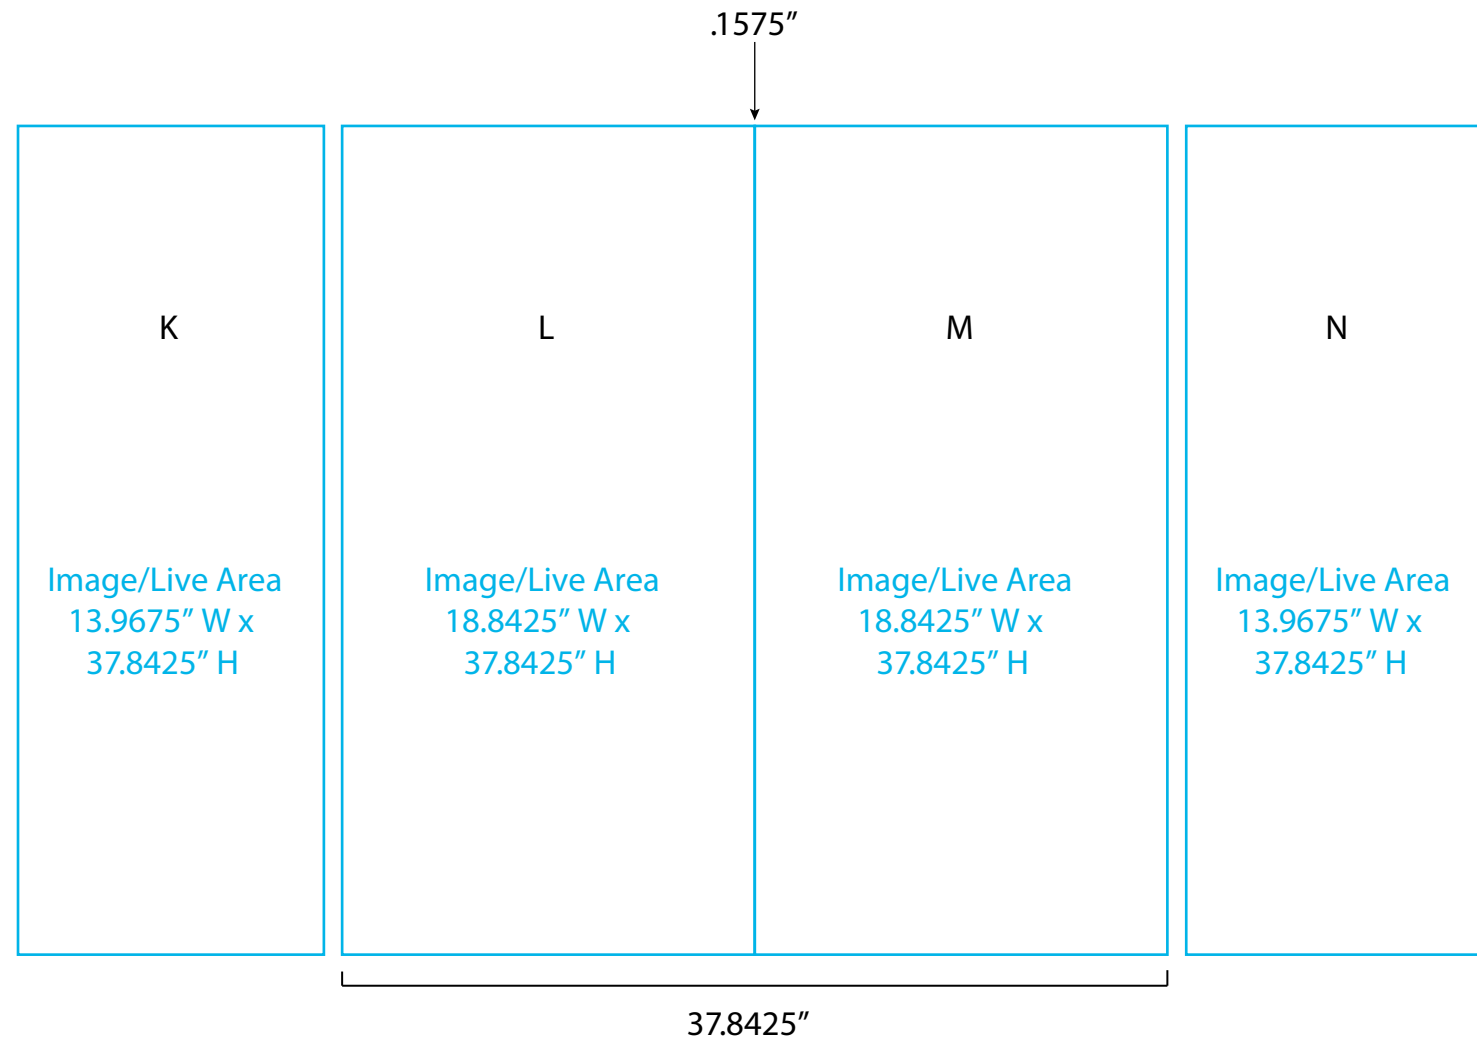

Graphic Template  
10 x 10 Inline Exhibit  
SEG Graphics,  
Sintra Door and Panel

Graphic Template  
 10 x 10 Inline Exhibit  
 GOD-1558 Reception Counter  
 SEG Version

NOTE:  
 1/2" of graphic perimeter  
 is hidden by extrusion

NOTE: All Raster Art (jpg, tiff,psd, png, etc.) must be at least 100 dpi at print size.

Graphic Template  
10 x 10 Inline Exhibit  
GOD-1558 Reception Counter  
Sintra Version

NOTE:  
1/2" of graphic perimeter  
is hidden by extrusion

NOTE: All Raster Art (jpg, tiff,psd, png, etc.) must be at least 100 dpi at print size.