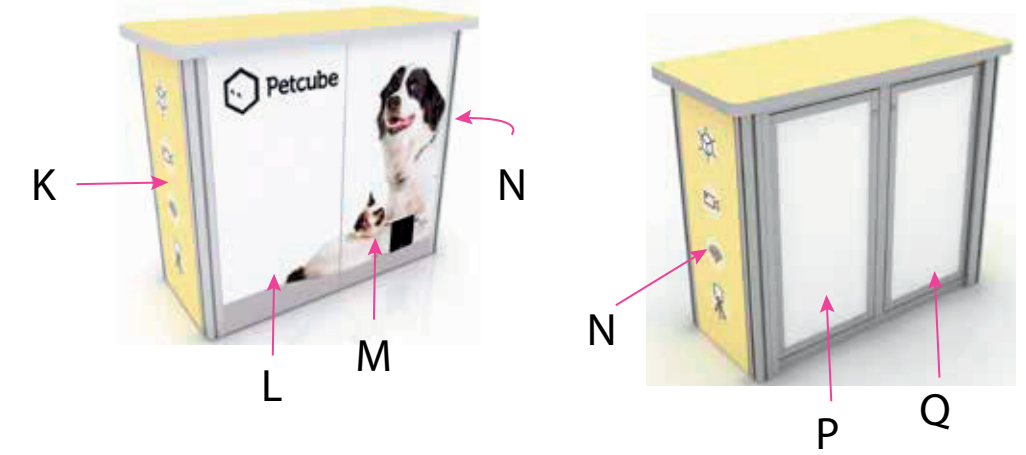

Graphic Template  
10 x 10 Inline Exhibit  
SEG Graphics,  
Sintra Door and Panel

Graphic Template  
 10 x 10 Inline Exhibit  
 GOD-1558 Reception Counter  
 SEG Version

NOTE:  
 1/2" of graphic perimeter  
 is hidden by extrusion

NOTE: All Raster Art (jpg, tiff,psd, png, etc.) must be at least 100 dpi at print size.

Graphic Template  
10 x 10 Inline Exhibit  
GOD-1558 Reception Counter  
Sintra Version

NOTE:  
1/2" of graphic perimeter  
is hidden by extrusion