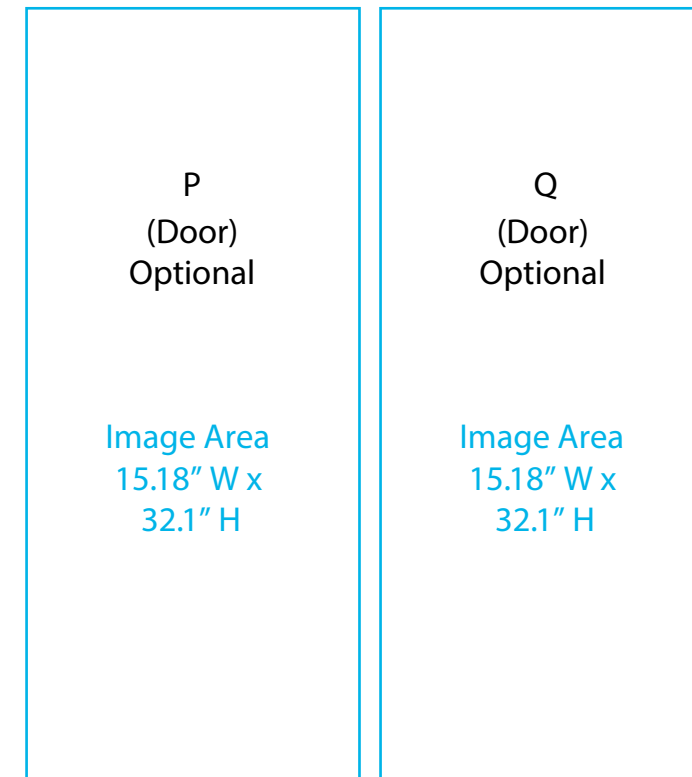

Graphic Template  
10 x 10 Inline Exhibit  
SEG Graphics,  
Sintra Door and Panel

Graphic Template  
 10 x 10 Inline Exhibit  
 GOD-1558 Reception Counter  
 SEG Version

NOTE:  
 1/2" of graphic perimeter  
 is hidden by extrusion

NOTE: All Raster Art (jpg, tiff,psd, png, etc.) must be at least 100 dpi at print size.

Graphic Template  
10 x 10 Inline Exhibit  
GOD-1558 Reception Counter  
Sintra Version

NOTE:  
1/2" of graphic perimeter  
is hidden by extrusion