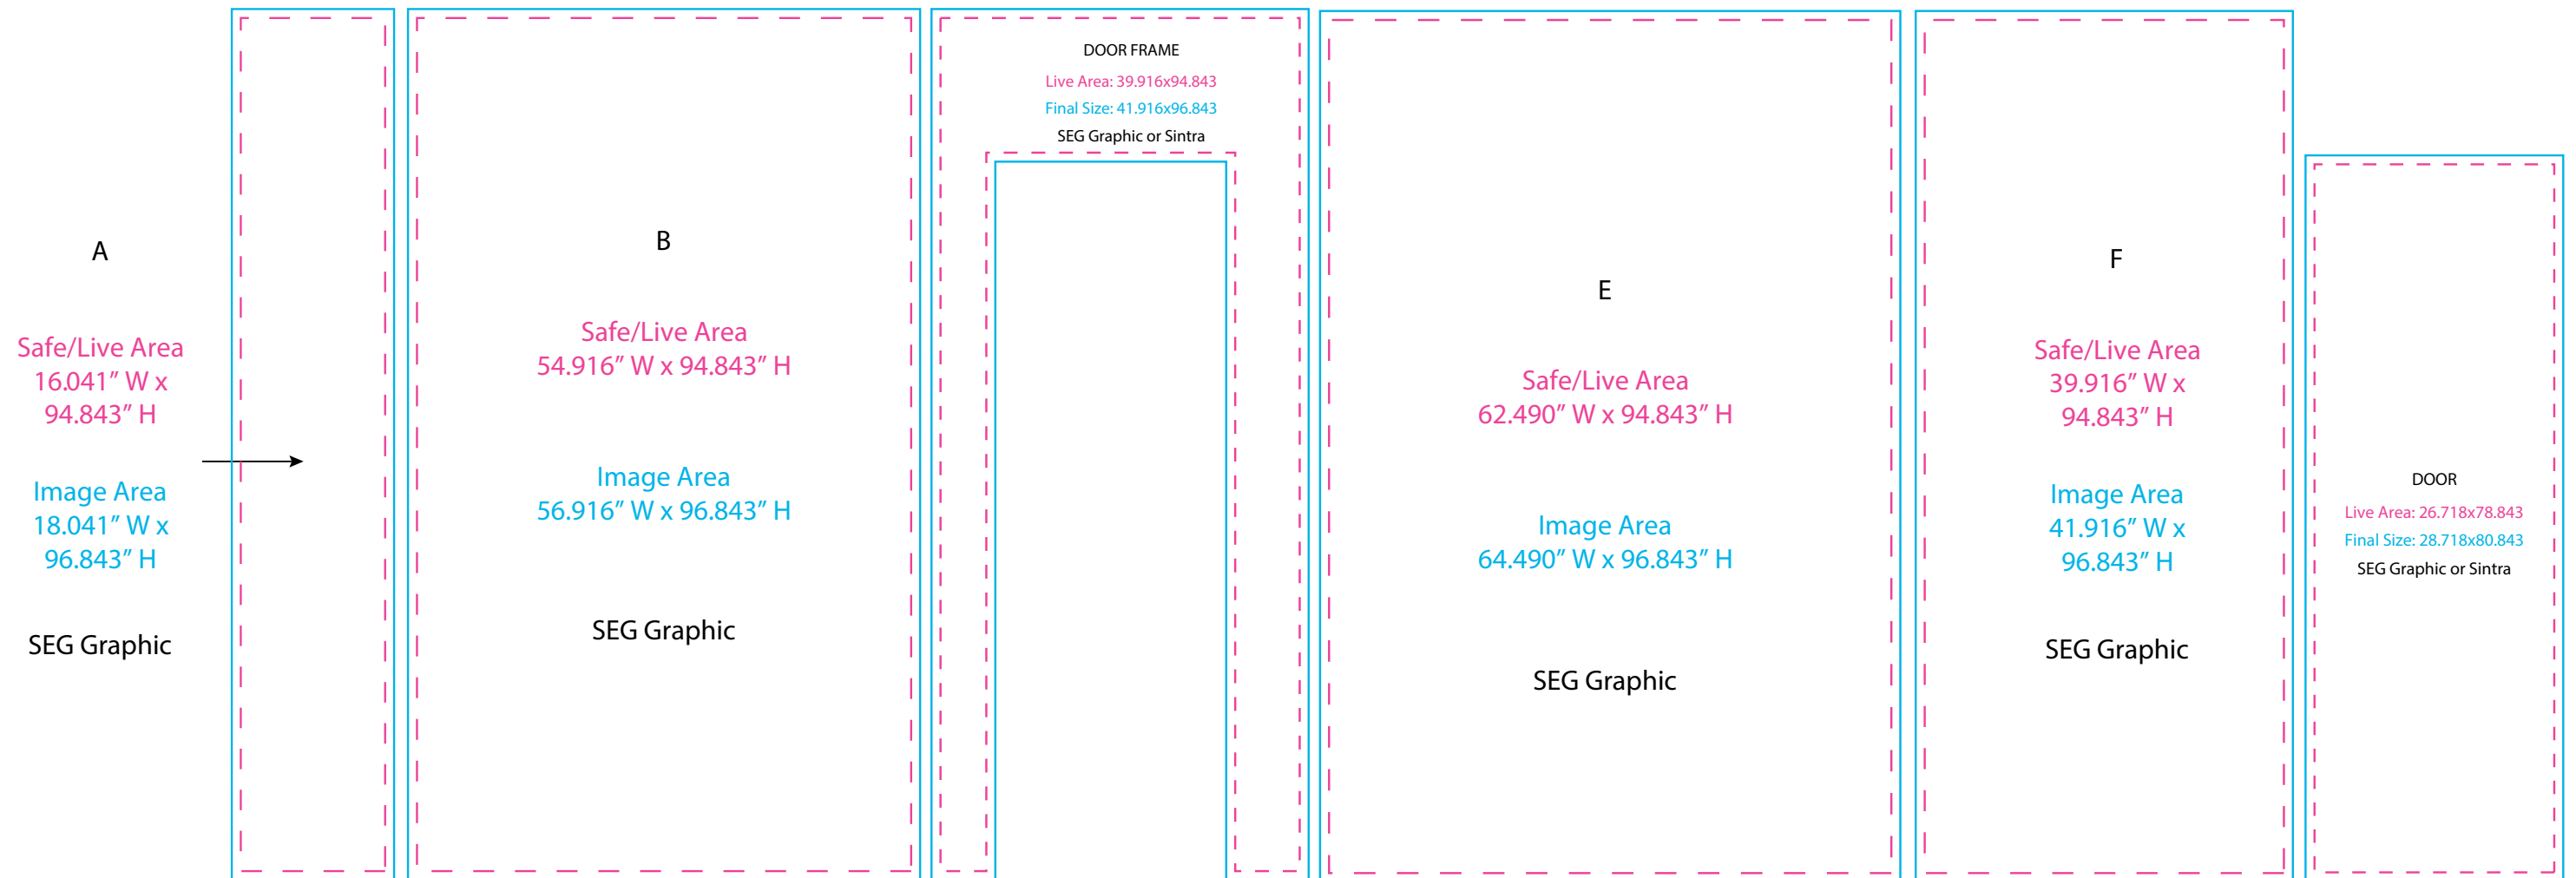

Graphic Template  
10 x 10 Inline Exhibit  
SEG Graphics,  
Sintra Door and Panel

Graphic Template  
 10 x 10 Inline Exhibit  
 GOD-1558 Reception Counter  
 SEG Version

NOTE:  
 1/2" of graphic perimeter  
 is hidden by extrusion

NOTE: All Raster Art (jpg, tiff,psd, png, etc.) must be at least 100 dpi at print size.

Graphic Template  
10 x 10 Inline Exhibit  
GOD-1558 Reception Counter  
Sintra Version

NOTE:  
1/2" of graphic perimeter  
is hidden by extrusion

NOTE: All Raster Art (jpg, tiff,psd, png, etc.) must be at least 100 dpi at print size.