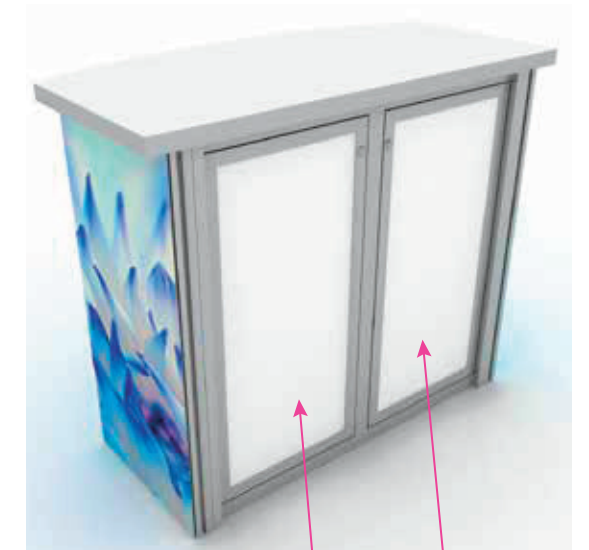

Graphic Template  
10 x 10 Inline Exhibit  
SEG Graphics,  
Sintra Door and Panel

Graphic Template  
 10 x 10 Inline Exhibit  
 GOD-1558 Reception Counter  
 SEG Version

NOTE:  
 1/2" of graphic perimeter  
 is hidden by extrusion

NOTE: All Raster Art (jpg, tiff,psd, png, etc.) must be at least 100 dpi at print size.

Graphic Template  
10 x 10 Inline Exhibit  
GOD-1558 Reception Counter  
Sintra Version

NOTE:  
1/2" of graphic perimeter  
is hidden by extrusion