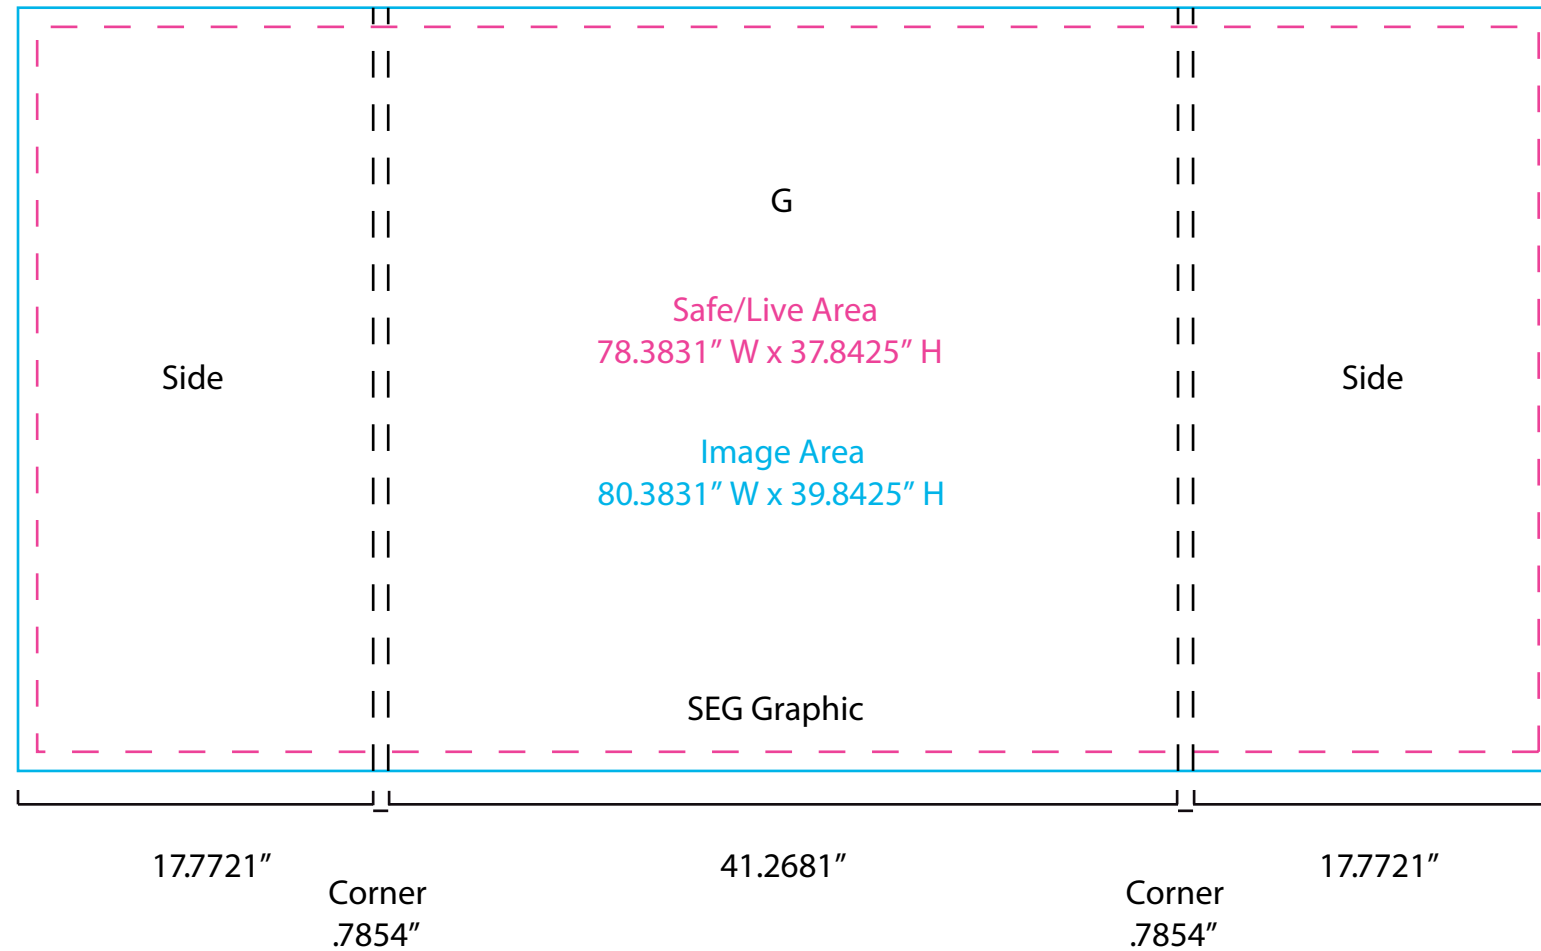

Graphic Template  
10 x 10 Inline Exhibit  
SEG Graphics,  
Sintra Door and Panel

Graphic Template  
 10 x 10 Inline Exhibit  
 GOD-1558 Reception Counter  
 SEG Version

NOTE:  
 1/2" of graphic perimeter  
 is hidden by extrusion

NOTE: All Raster Art (jpg, tiff,psd, png, etc.) must be at least 100 dpi at print size.

Graphic Template  
10 x 10 Inline Exhibit  
GOD-1558 Reception Counter  
Sintra Version

NOTE:  
1/2" of graphic perimeter  
is hidden by extrusion

NOTE: All Raster Art (jpg, tiff,psd, png, etc.) must be at least 100 dpi at print size.